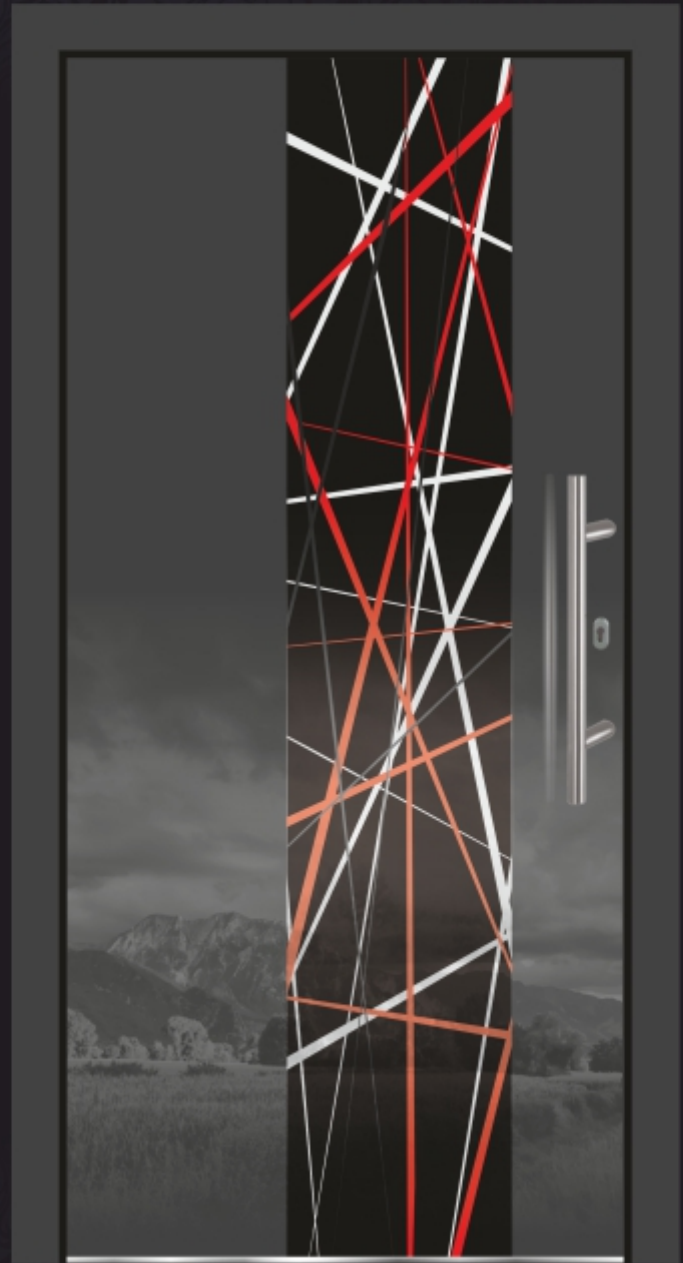

GLASS-DESIGN

DESIGNED BY JAN SKICA ŘÍHA

GLASS-DESIGN

W.SCAL

GD-01

W.SCAL

GD-03

GD-02

W.SCAL

GD-04

GD-05

GD-06

GLASS-DESIGN

DETAIL

GD-07

GD-08